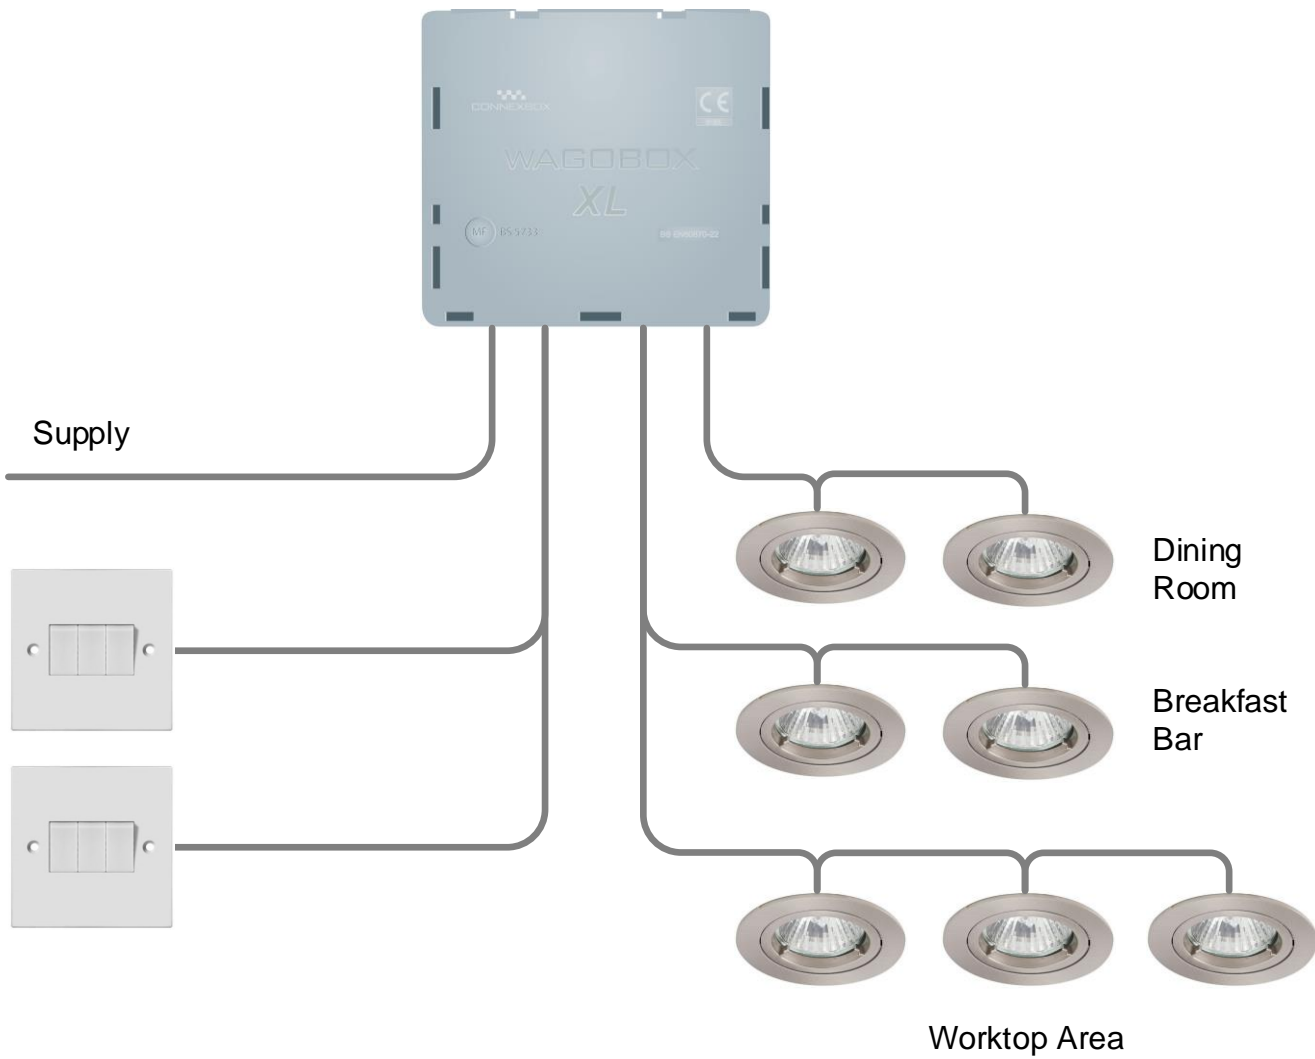

2-Way Switching of 3 zones of Downlights

Wiring Diagram

— Solid Core Cable
- - - Flex Core Cable

Connector Location

Supply