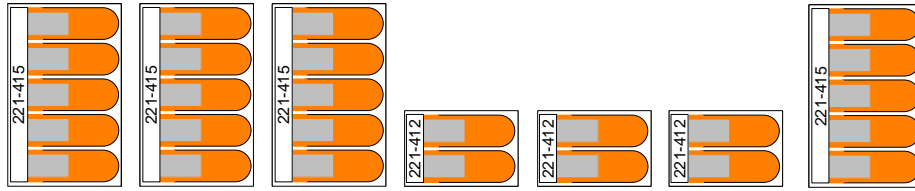

2-Way Switching of 3 zones of Downlights

Wiring Diagram

— Solid Core Cable
- - - Flex Core Cable

Connector Location

Supply