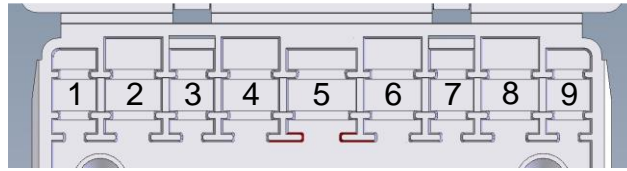

2-Way Switching of 3 zones of Downlights

Wiring Diagram

— Solid Core Cable
- - - Flex Core Cable

Connector Location

Supply